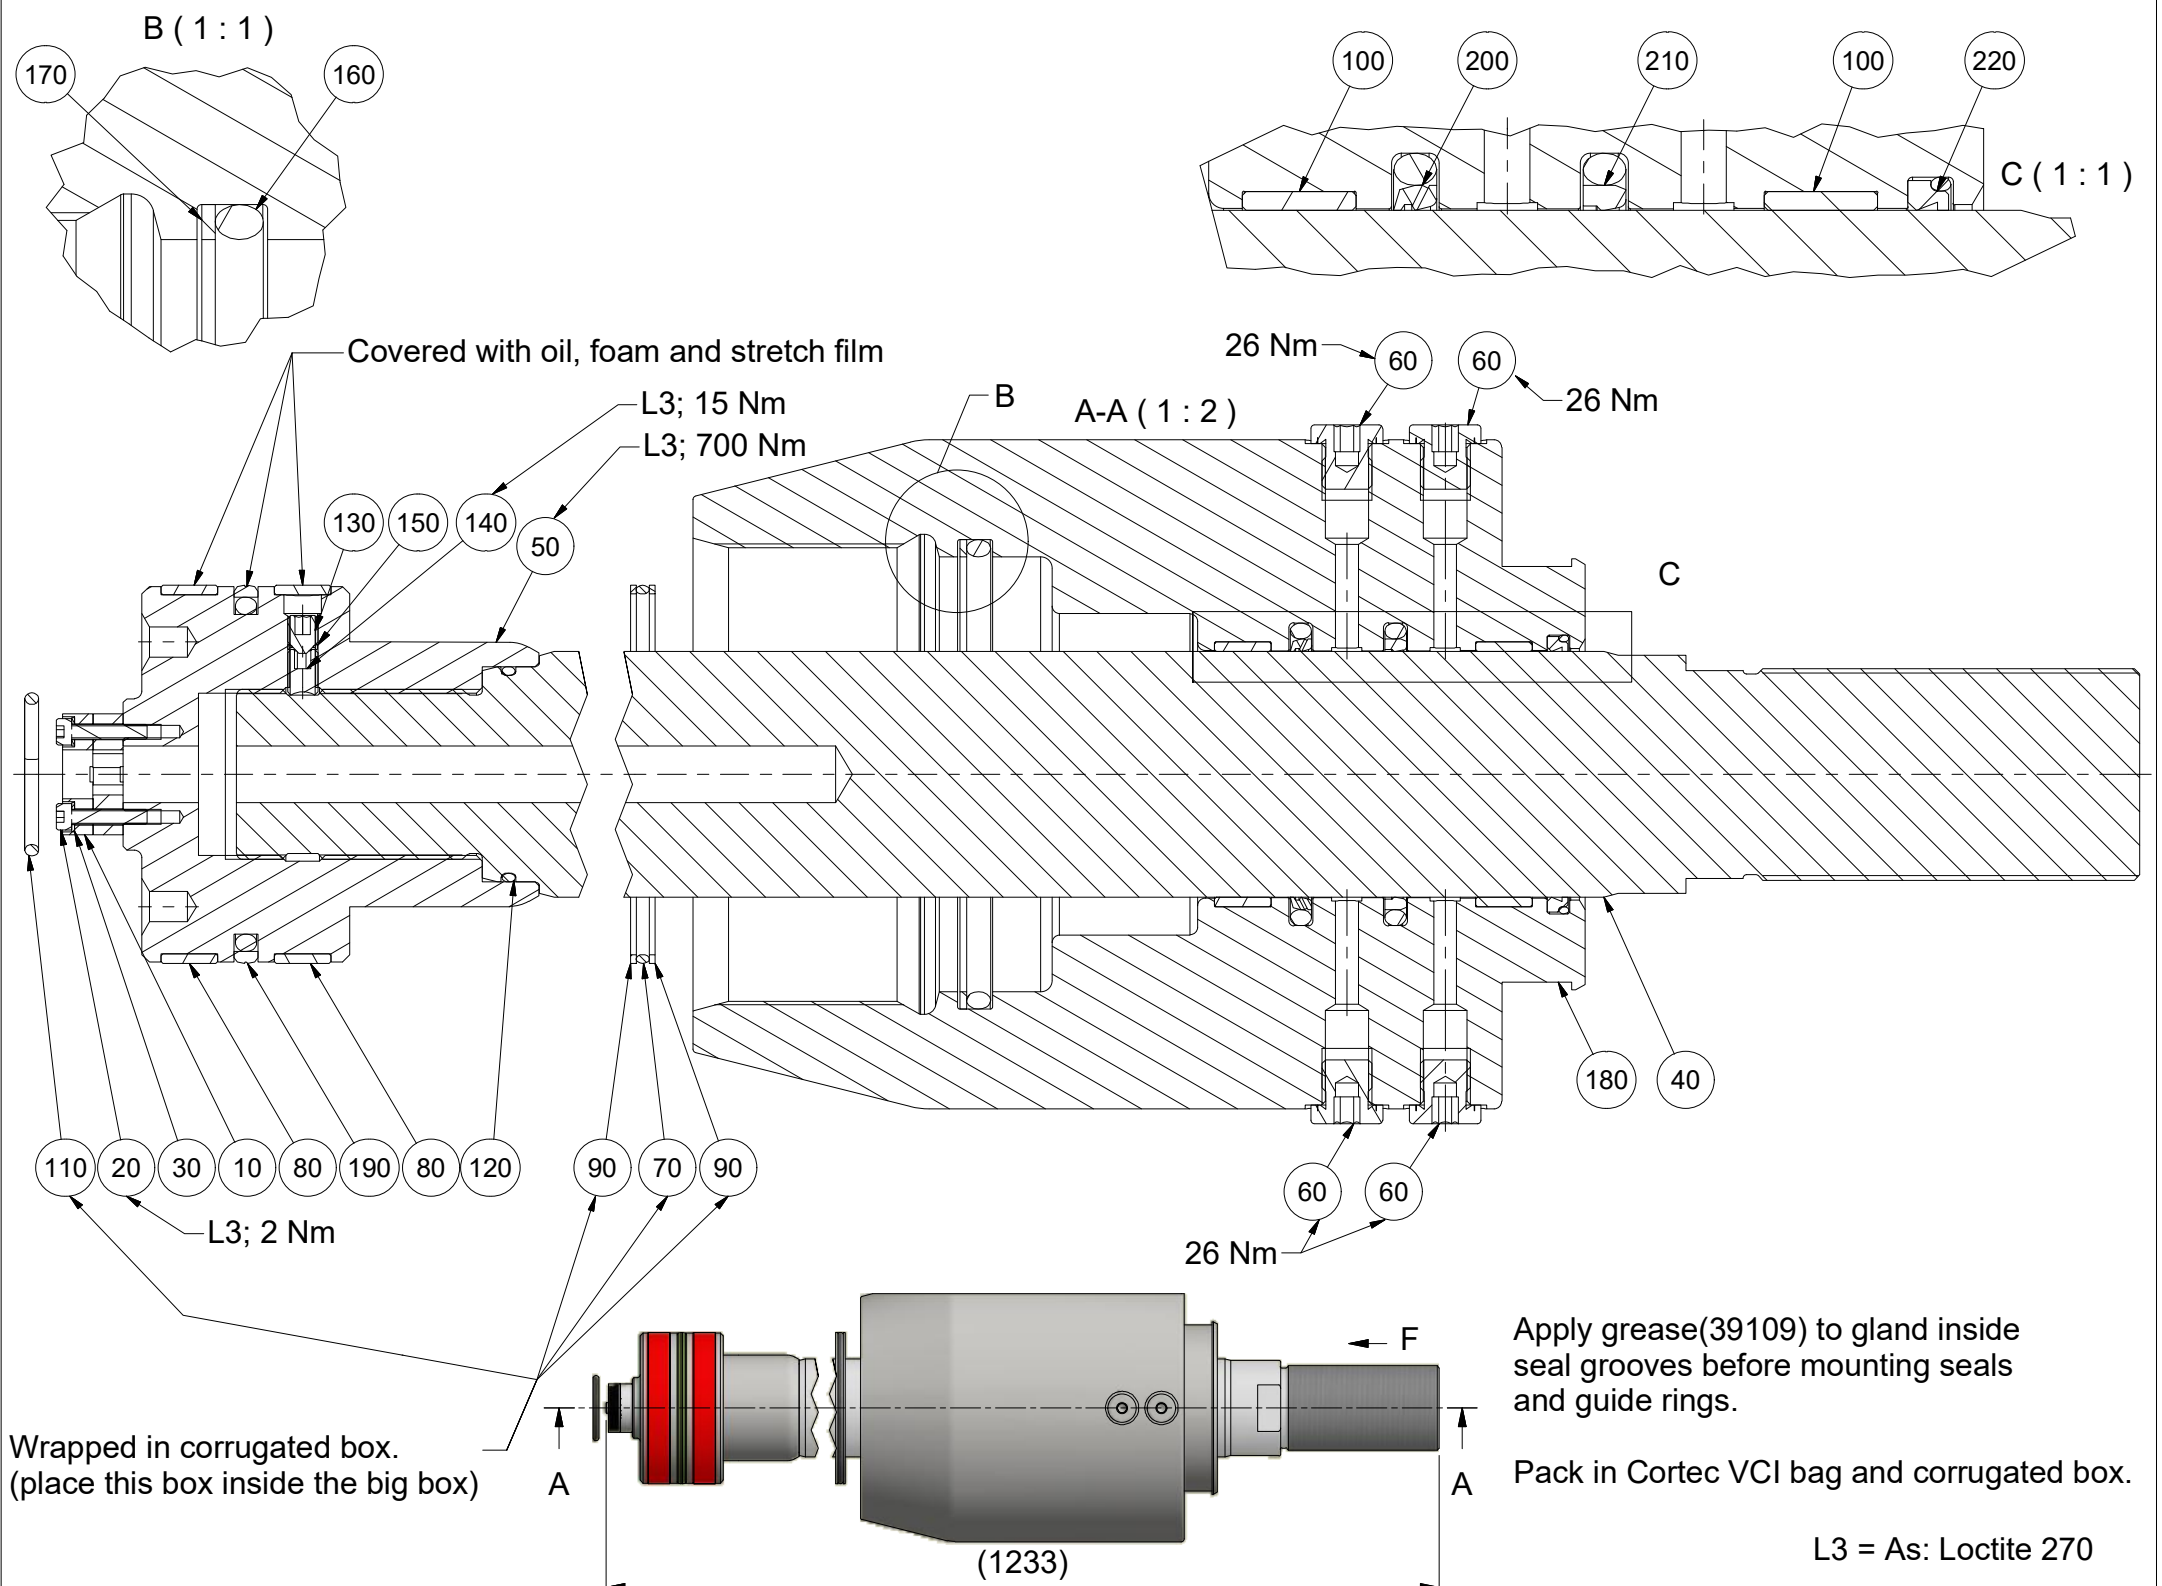

Wrapped in corrugated box.
(place this box inside the big box)

Apply grease(39109) to gland inside
seal grooves before mounting seals
and guide rings.

Pack in Cortec VCI bag and corrugated box.

L3 = As: Loctite 270

Modification date	Modification no.	Replaces	Replaces date	Weight																			
				58 kg																			
Tolerance		Title		Approved																			
ISO 2768-mK		Repair kit Heavy Sparepart Sales 100/ 65 For 5057235 (29061275)		MB																			
<table border="1" style="font-size: small;"> <thead> <tr> <th>Basic size range</th> <th>Tolerance</th> </tr> <tr> <th>Over</th> <th>Up to</th> </tr> </thead> <tbody> <tr> <td>0,5</td> <td>3</td> </tr> <tr> <td>3</td> <td>6</td> </tr> <tr> <td>6</td> <td>30</td> </tr> <tr> <td>30</td> <td>120</td> </tr> <tr> <td>120</td> <td>400</td> </tr> <tr> <td>400</td> <td>1000</td> </tr> <tr> <td>1000</td> <td>2000</td> </tr> <tr> <td>2000</td> <td>4000</td> </tr> </tbody> </table>				Basic size range	Tolerance	Over	Up to	0,5	3	3	6	6	30	30	120	120	400	400	1000	1000	2000	2000	4000
Basic size range	Tolerance																						
Over	Up to																						
0,5	3																						
3	6																						
6	30																						
30	120																						
120	400																						
400	1000																						
1000	2000																						
2000	4000																						
		08.05.18	021-1115-3																				
		Signature	Material no.																				
		EJ	5202658H																				
		Date	Document no.																				
		08.05.18	10000189934																				
		Scale	Sheet																				
		(1 : 5)	1 / 1																				
		ISO E	Rev.																				
		Format	00																				
		A3																					