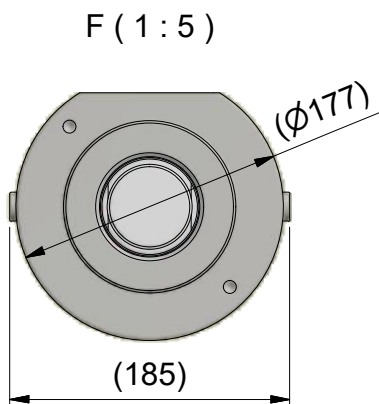

Modification date	Modification no.	Replaces	Replaces date	Weight																			
				58 kg																			
Tolerance		Title		Approved																			
ISO 2768-mK		Repair kit Heavy Sparepart Sales 100/ 65 For 5057235 (29061275)		MB																			
<table border="1" style="font-size: small;"> <thead> <tr> <th>Basic size range</th> <th>Tolerance</th> </tr> <tr> <th>Over</th> <th>Up to</th> </tr> </thead> <tbody> <tr> <td>0,5</td> <td>3</td> </tr> <tr> <td>3</td> <td>6</td> </tr> <tr> <td>6</td> <td>30</td> </tr> <tr> <td>30</td> <td>120</td> </tr> <tr> <td>120</td> <td>400</td> </tr> <tr> <td>400</td> <td>1000</td> </tr> <tr> <td>1000</td> <td>2000</td> </tr> <tr> <td>2000</td> <td>4000</td> </tr> </tbody> </table>				Basic size range	Tolerance	Over	Up to	0,5	3	3	6	6	30	30	120	120	400	400	1000	1000	2000	2000	4000
Basic size range	Tolerance																						
Over	Up to																						
0,5	3																						
3	6																						
6	30																						
30	120																						
120	400																						
400	1000																						
1000	2000																						
2000	4000																						
		08.05.18	021-1115-3																				
		Signature	Material no.																				
		EJ	5202658H																				
		Date	Document no.																				
		08.05.18	10000189934																				
		Scale	Sheet																				
		(1 : 5)	1 / 1																				
		ISO E	Rev.																				
		Format	00																				
		A3																					